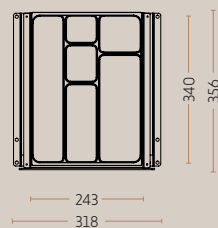

## CHARACTERISTCA :

- 110% slide extension
- The pen tray series consists of two different models - a narrow and a wide version. Regardless of the model, the pen tray is available with and without a lock.

## PEN TRAY - NARROW MODEL

4010-9005 // 4011-9006 // 4012-9016

Outer dimensions: H: 46 mm. // W: 318 mm. // D: 356 mm.

Inner dimensions: H: 44 mm. // W: 243 mm. // D: 330 mm.

## PEN TRAY - NARROW MODEL - WITH LOCK

4010-9005-L // 4011-9006-L // 4012-9016-L

Outer dimensions: H: 46 mm. // W: 328 mm. // D: 343 mm.

Inner dimensions: H: 44 mm. // W: 243 mm. // D: 337 mm.

## PEN TRAY - WIDEN MODEL - WITH LOCK

4015-9005-L // 4016-9006-L // 4017-9016-L

Outer dimensions: H: 46 mm. // W: 414 mm. // D: 248 mm.

Inner dimensions: H: 44 mm. // W: 330 mm. // D: 240 mm.