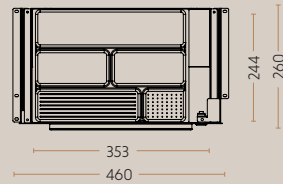

SMALL & LARGE

Our well-known Slimtray drawer has a discreet look, where no compromises have been made in terms of functionality. The product series consists of two sizes, both of which are available in two different models, as well as three different colors. The same for these drawers is that they are delivered with a removable plastic insert, which creates divided storage space for various belongings.

CHARACTERISTCA:

- Usable for any desk, as the depth of the drawer is 260 mm. deep.
- Two models in two sizes provide varied options.
- The drawer has a discreet and stylish look. The front of the drawer is narrow with a stylish and easily accessible handle.

SLIMTRAY - SMALL

With plastic cap: 4052-9005-P // 4053-9006-P // 4056-9016-P

With lock: 4052-9005-L // 4053-9006-L // 4056-9016-L

Outer dimensions: H: 32/45 mm. // B: 460 mm. // D: 260 mm.

Inner dimensions: H: 29/39 mm. // B: 353 mm. // D: 244 mm.

SLIMTRAY - LARGE

With plastic cap: 4048-9005-P // 4049-9006-P // 4047-9016-P

With lock: 4048-9005-L // 4049-9006-L // 4047-9016-L

Outer dimensions: H: 32/45 mm. // B: 876 mm. // D: 260 mm.

Inner dimensions: H: 29/39 mm. // B: 798 mm. // D: 244 mm.