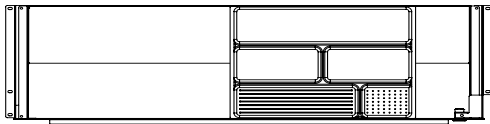

SMALL & LARGE

Our well-known Slimtray drawer has a discreet look, where no compromises have been made in terms of functionality. The product series consists of two sizes, both of which are available in two different models, as well as three different colors. The same for these drawers is that they are delivered with a removable plastic insert, which creates divided storage space for various belongings.

CHARACTERISTCA:

- Usable for any desk, as the depth of the drawer is 260 mm. deep.
- Two models in two sizes provide varied options.
- The drawer has a discreet and stylish look. The front of the drawer is narrow with a stylish and easily accessible handle.

SLIMTRAY - SMALL

With plastic cap: 4052-9005-P // 4053-9006-P // 4056-9016-P

With lock: 4052-9005-L // 4053-9006-L // 4056-9016-L

Outer dimensions: H: 32/45 mm. // B: 460 mm. // D: 260 mm.

Inner dimensions: H: 29/39 mm. // B: 353 mm. // D: 244 mm.

SLIMTRAY - LARGE

With plastic cap: 4048-9005-P // 4049-9006-P // 4047-9016-P

With lock: 4048-9005-L // 4049-9006-L // 4047-9016-L

Outer dimensions: H: 32/45 mm. // B: 876 mm. // D: 260 mm.

Inner dimensions: H: 29/39 mm. // B: 798 mm. // D: 244 mm.