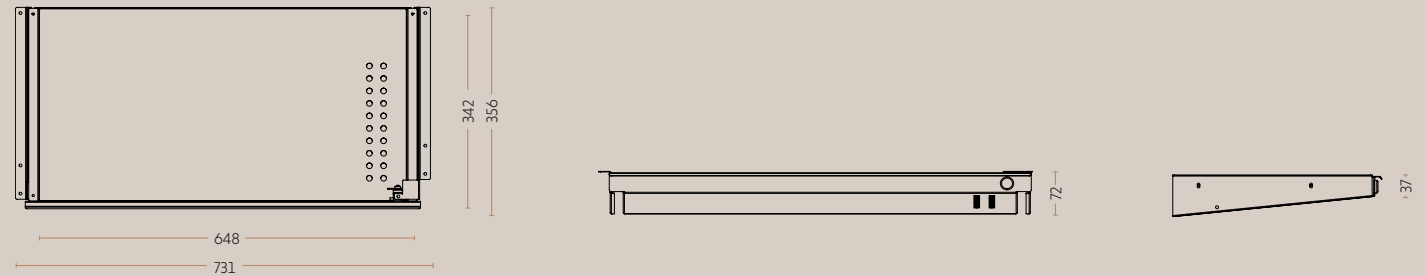

PJ's well-known laptop drawer is not only functional and efficient, but also has a design that takes the diversity of the office environment into account. With its front of 38 mm, the drawer creates a light expression that supports good legroom at the desk. Furthermore, the drawer is delivered with 110% extension, which creates maximum utilization of any of the drawer's corners.

CHARACTERISTCA:

- Laptop tray 2014 is a drawer with a high level of security. That is why the Laptop drawer 2014 is delivered with a lock as standard.
- Large selection in addition; Two different inserts for pens, clips etc., USB fan, soft close and bamboo front.

LAPTOP TRAY 2014 WITH LOCK

4070-9005-L // 4070-9006-L // 4070-9016-L

Outer dimensions: H: 37/72 mm. // W: 731 mm. // D: 356 mm.

Inner dimensions: H: 37/72 mm. // W: 648 mm. // D: 342 mm.

INSERT IN PLASTIC - AD-PURCHASE

4070-TR-Plast

Outer dimensions: H: 29/64 mm. // B: 160 mm. // D: 339 mm.

INSERT IN METAL - AD-PURCHASE

4070-9005-TR

Outer dimensions: H: 29/64 mm. // B: 139 mm. // D: 338 mm.