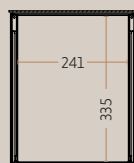

CHARACTERISTCA:

- Maximum storage - The drawer consists of two levels. The top pull-out shelf comes with an insert, which makes divided storage more manageable. On the other hand, the bottom drawer is supplied with a non-slip rubber mat, so that objects stored in this way do not scratch against the metal.
- Lock included.

DUO PEN TRAY

4060-2000-9005 // 4060-2000-9006 // 4060-2000-9016

Outer dimensions: H: 162 mm. // W: 279 mm. // D: 353 mm.

Inner dimensions: H: 34/105 mm. // W: 241 mm. // D: 335 mm.

Section A

Section B