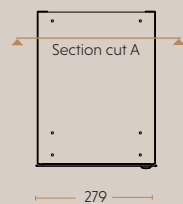

CHARACTERISTCA:

- Maximum storage - The drawer consists of two levels. The top pull-out shelf comes with an insert, which makes divided storage more manageable. On the other hand, the bottom drawer is supplied with a non-slip rubber mat, so that objects stored in this way do not scratch against the metal.
- Lock included.

DUO PEN TRAY

4060-2000-9005 // 4060-2000-9006 // 4060-2000-9016

Outer dimensions: H: 162 mm. // W: 279 mm. // D: 353 mm.

Inner dimensions: H: 34/105 mm. // W: 241 mm. // D: 335 mm.

Section A

Section B